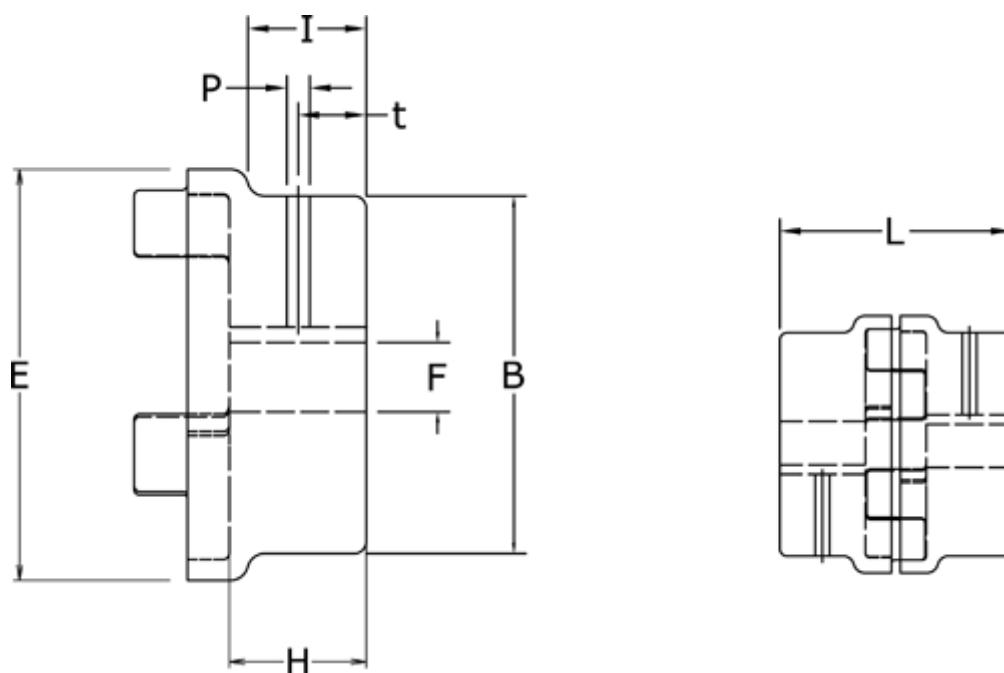

Data Sheet

Article number: 3304075AGG50

Description: Coupling hub 75/90A

GG Cast iron, Bore 50H7 mm w/keyway & setscrew

Measures

B = 135

E = 160

F = 50

H = 85

I = -

L = 210

P = M10

t = 25